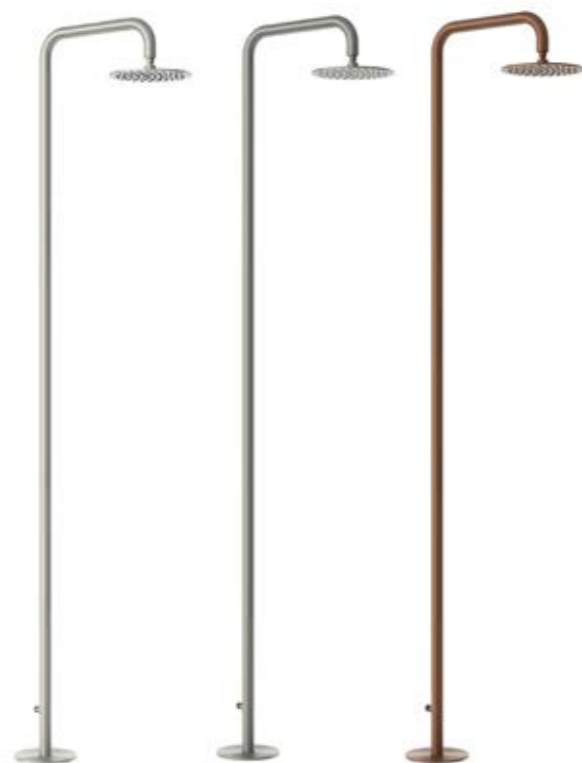

DOCCIA-SANTADI

STOCK

- **INOX** 8025431158627
- **PVD** **CANNA-FUCILE** 8025431158658
- **PVD** **ORO-ROSA** 8025431158641
- **PVD** **ORO** 8025431158634 *

*DISPONIBILE SOLO SU ORDINAZIONE
*AVAILABLE ONLY UPON REQUEST

CARATTERISTICHE

- **MATERIALE ACCIAIO INOX 316L / 316L STAINLESS STEEL**
- **UGELLI ANTICALCARE / ANTI LIMESCALE NOZZLES**
- **ACCESSORI IN ACCIAIO INOX 316L / STAINLESS STEEL 316L**
- **PESO/WEIGHT 14 KG**
- **PACKAGING 127X37X26 CM**
- **GETTO D'ACQUA / WATER JET VERTICALE**
- **SOFFIONE IN ACCIAIO/STEEL SHOWER HEAD Ø25CM**
- **SPECIFICA PER GETTONIERE O ELETTROVALVOLE SPECIFIC FOR COIN MECHANISMS OR SOLENOID VALVES**
- **NESSUN RUBINETTO O MISCELATORE / NO TAP OR MIXER**
- **LATO CONNESSIONI E SOTTO L'INGRESSO DELL'ACQUA / CONNECTIONS SIDE AND BELOW WATER INLET 1/2"**
- **ACQUA FREDDA OR PREMISCELATA / WATER COLD OR PREMIXED**