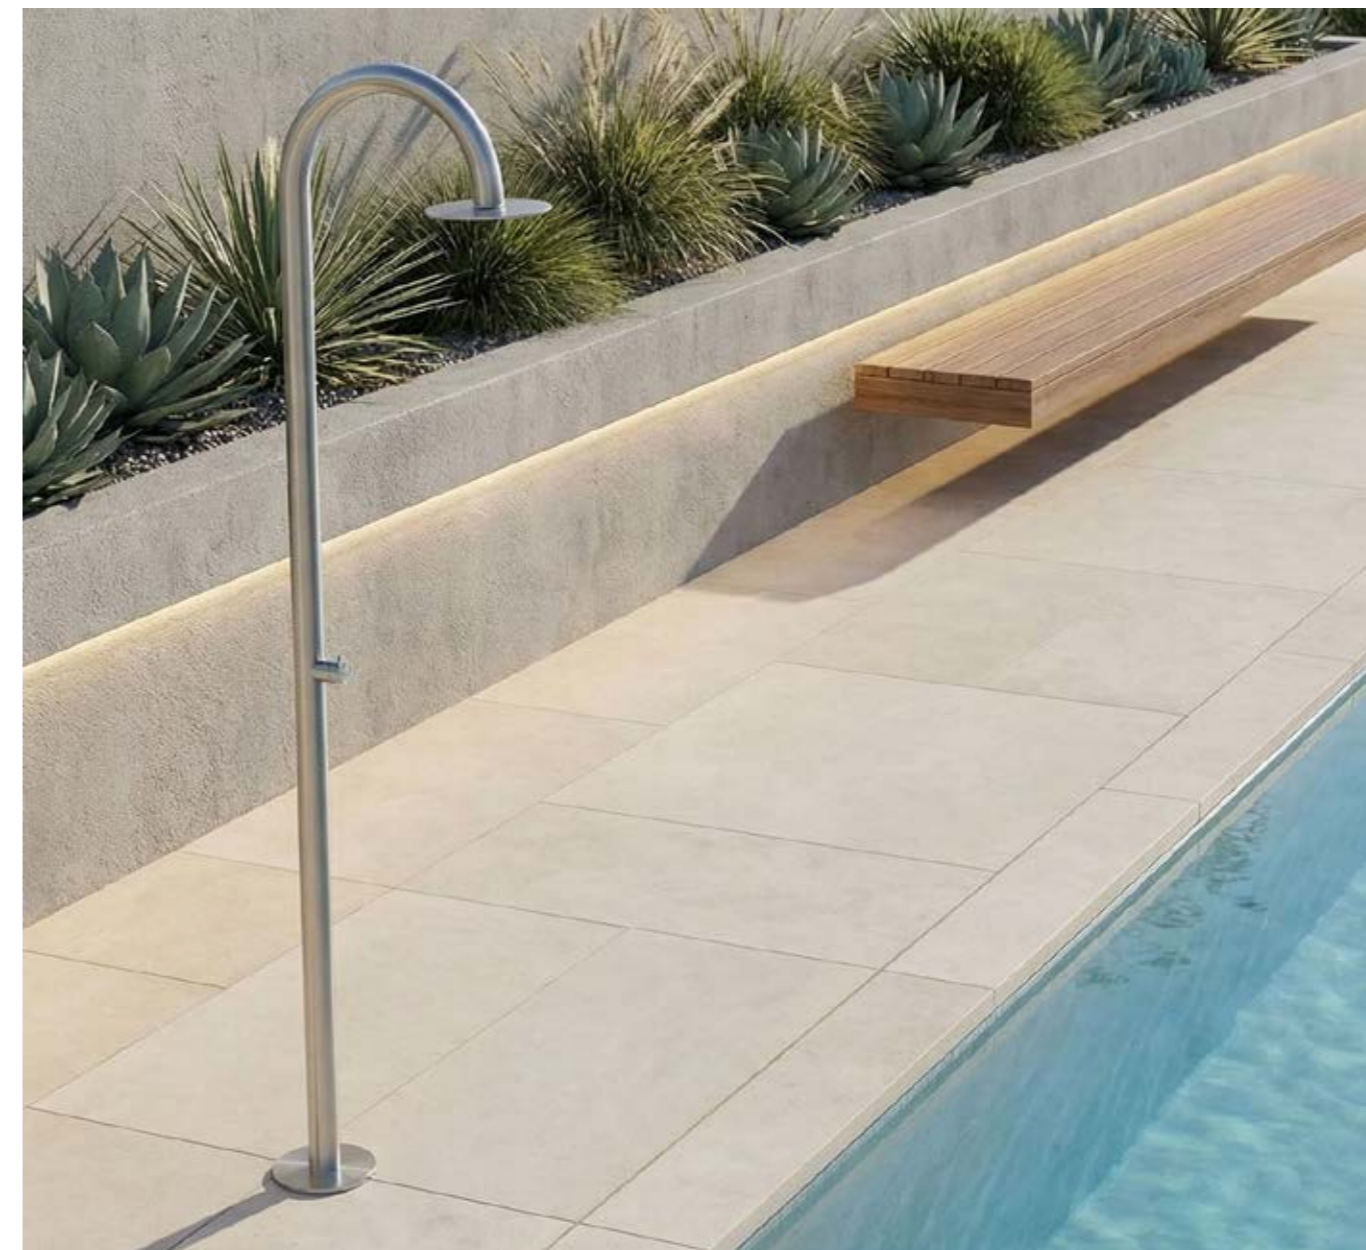

DOCCIA-PALAU-FREDDA

STOCK

INOX 8025431150959

CARATTERISTICHE

- **MATERIALE ACCIAIO INOX 316L / 316L STAINLESS STEEL**
- **UGELLI ANTICALCARE / ANTI LIMESCALE NOZZLES**
- **ACCESSORI IN ACCIAIO INOX 316L / STAINLESS STEEL 316L**
- **PESO/WEIGHT 18,9 KG**
- **PACKAGING 129X56X27 CM**
- **GETTO D'ACQUA / WATER JET VERTICALE**
- **INCLUDE SACCA DI PROTEZIONE/PROTECTION BAG**
- **SOFFIONE IN ACCIAIO/ STEEL SHOWER HEAD Ø25CM**
- **MANIGLIA APRI E CHIUDI / TURN HANDLE**
- **ACQUA FREDDA O PREMISCELATA / WATER COLD OR PREMIXED**

SISTEMA DI FISSAGGIO/FIXING SYSTEM C-BOX

SCANSIONA PER VEDERE IL VIDEO DEL MONTAGGIO
SCAN TO VIEW THE ASSEMBLY VIDEO

finiture/finishes	IVA esclusa / VAT excluded	IVA inclusa / VAT included
INOX 	1.516,39€	1.850€

Acqua fredda o premiscelata installazione con C-BOX
Cold or premixed water, installation with C-box