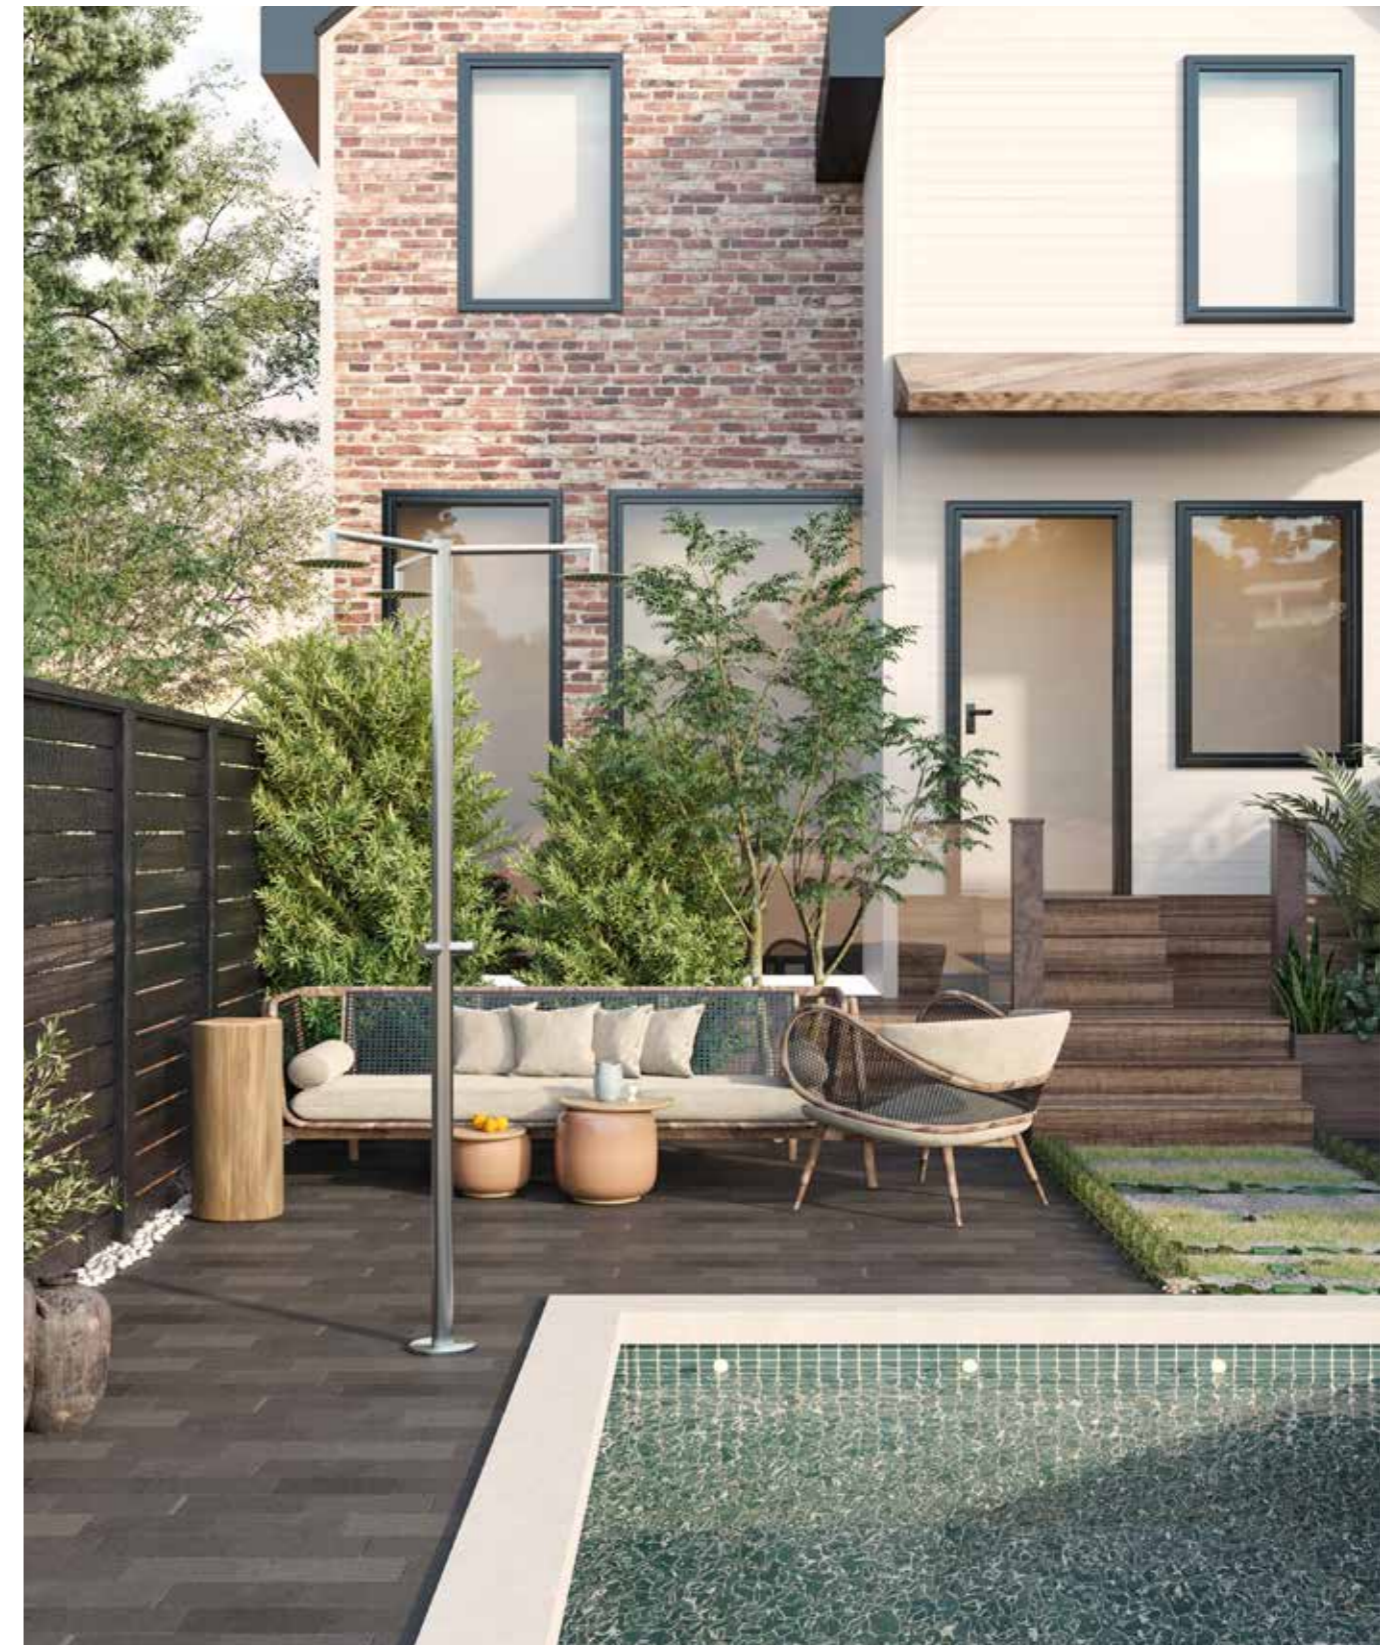

CARATTERISTICHE

- **MATERIALE ACCIAIO INOX 316L / 316L STAINLESS STEEL**
- **UGELLI ANTICALCARE / ANTI LIMESCALE NOZZLES**
- **ACCESSORI IN ACCIAIO INOX 316L / STAINLESS STEEL 316L**
- **PESO/WEIGHT 17,5 KG**
- **PACKAGING 130X58X28 CM**
- **INCLUDES SACCA PROTEZIONE/ PROTECTION BAG**
- **GETTO D'ACQUA / WATER JET VERTICAL**
- **ACQUA FREDDA O PREMISCELATA / WATER COLD OR PREMIXED**
- **PULSANTE TEMPORIZZATORE RINFORZATO / REINFORCED TIMER BUTTON FUNCTION CHILD PROOF**

FIXING SYSTEM SUPER-BOX

*MORE INFORMATION PAG 331