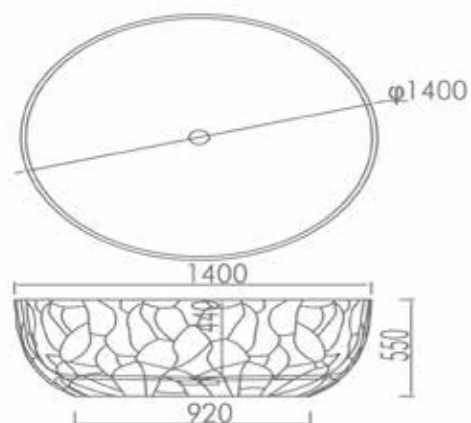

CARATTERISTICHE

- **MATERIALE MINERALE COMPOSITO SEIKO HYDROALLUMINITE**
  SEIKO HYDROALLUMINITE COMPOSITE MINERAL MATERIAL
- **VASCA FREESTANDING TONDA**
  ROUND FREE-STANDING BATHTUB
- **SUPERFICIE NON POROSA, LISCIA E FACILE DA PULIRE**
  NON-POROUS, SMOOTH AND EASY-TO-CLEAN SURFACE
- **ALTA RESISTENZA A USURA, URTI E AGENTI CHIMICI**
  HIGH RESISTANCE TO WEAR, IMPACTS AND CHEMICALS
- **SUPERFICIE CALDA E PIACEVOLE AL TATTO**
  WARM, SOFT-TOUCH SURFACE
- **OTTIME PROPRIETÀ TERMICHE, MANTIENE IL CALORE PIÙ A LUNGO**
  EXCELLENT THERMAL PROPERTIES, RETAINS HEAT LONGER
- **DIMENSIONI / DIMENSIONS Ø140X55 CM**
- **ADATTA PER USO INTERNO ED ESTERNO**
  SUITABLE FOR INDOOR AND OUTDOOR USE
- **GARANZIA 5 ANNI / 5-YEAR WARRANTY**