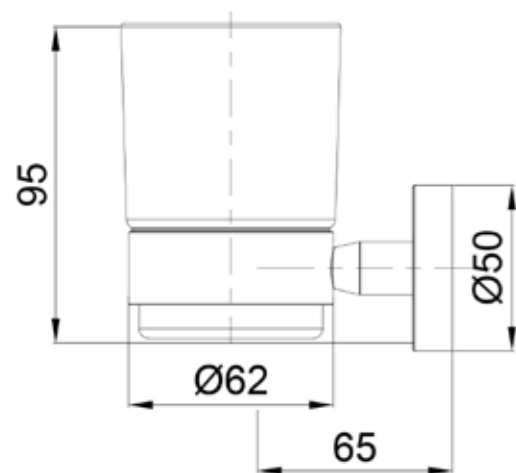

PORTA-BICCHIERE-LEVANTE-SINGOLO

STOCK

INOX 8025431156012

PVD **ORO-ROSA** 8025431157118

PVD **CANNA-FUCILE** 8025431159549

CARATTERISTICHE

- **MATERIALE ACCIAIO INOX 316L / 316L STAINLESS STEEL**
- **PORTA BICCHIERE SINGOLO A PARETE**
  WALL-MOUNTED SINGLE GLASS HOLDER
- **INSTALLAZIONE A MURO**
  WALL INSTALLATION
- **COMPLETAMENTE PRIVO DI PIOMBO**
  COMPLETELY LEAD-FREE
- **PARTICOLARMENTE ADATTO PER AMBIENTI AD ALTO UTILIZZO O IN PROSSIMITÀ DEL MARE**
  PARTICULARLY SUITABLE FOR HIGH-USE ENVIRONMENTS AND COASTAL AREAS
- **IDEALE PER STRUTTURE COME HOTEL, PISCINE PUBBLICHE, PALESTRE, AEROPORTI O BAGNI DI LOCALI CHE RICEVONO UN GRANDE FLUSSO DI UTENTI OGNI GIORNO**
  IDEAL FOR FACILITIES SUCH AS HOTELS, PUBLIC POOLS, GYMS, AIRPORTS, AND HIGH-TRAFFIC RESTROOMS EXPERIENCE CONSTANT DAILY USE