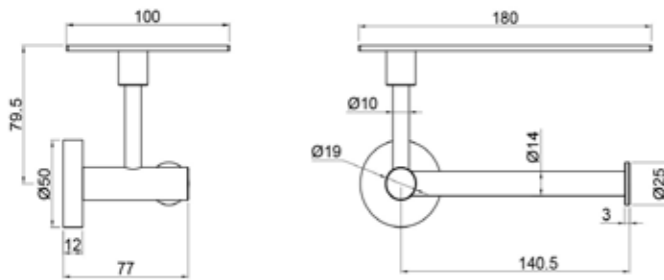

CARATTERISTICHE

- **MATERIALE ACCIAIO INOX 316L / 316L STAINLESS STEEL**
- **PORTA ROTOLO DA APPOGGIO**
  FREE-STANDING TOILET ROLL HOLDER
- **INSTALLAZIONE A MURO**
  WALL INSTALLATION
- **COMPLETAMENTE PRIVO DI PIOMBO**
  COMPLETELY LEAD-FREE
- **PARTICOLARMENTE ADATTO PER AMBIENTI AD ALTO UTILIZZO O IN PROSSIMITÀ DEL MARE**
  PARTICULARLY SUITABLE FOR HIGH-USE ENVIRONMENTS AND COASTAL AERAS
- **IDEALE PER STRUTTURE COME HOTEL, PISCINE PUBBLICHE, PALESTRE, AEROPORTI O BAGNI DI LOCALI CHE RICEVONO UN GRANDE FLUSSO DI UTENTI OGNI GIORNO**
  IDEAL FOR FACILITIES SUCH AS HOTELS, PUBLIC POOLS, GYMS, AIRPORTS, AND HIGH-TRAFFIC RESTROOMS EXPERIENCE CONSTANT DAILY USE