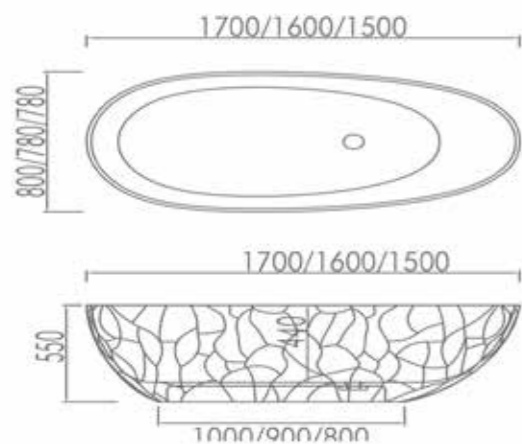

CARATTERISTICHE

- **MATERIALE MINERALE COMPOSITO SEIKO HYDROALLUMINITE**
  SEIKO HYDROALLUMINITE COMPOSITE MINERAL MATERIAL
- **VASCA FREESTANDING**
  FREE-STANDING BATHTUB
- **SUPERFICIE NON POROSA, LISCIA E FACILE DA PULIRE**
  NON-POROUS, SMOOTH AND EASY-TO-CLEAN SURFACE
- **ALTA RESISTENZA A USURA, URTI E AGENTI CHIMICI**
  HIGH RESISTANCE TO WEAR, IMPACTS AND CHEMICALS
- **SUPERFICIE CALDA E PIACEVOLE AL TATTO**
  WARM, SOFT-TOUCH SURFACE
- **OTTIME PROPRIETÀ TERMICHE, MANTIENE IL CALORE PIÙ A LUNGO**
  EXCELLENT THERMAL PROPERTIES, RETAINS HEAT LONGER
- **DIMENSIONI / DIMENSIONS 170X80X55 CM**
- **ADATTA PER USO INTERNO ED ESTERNO**
  SUITABLE FOR INDOOR AND OUTDOOR USE
- **GARANZIA 5 ANNI / 5-YEAR WARRANTY**