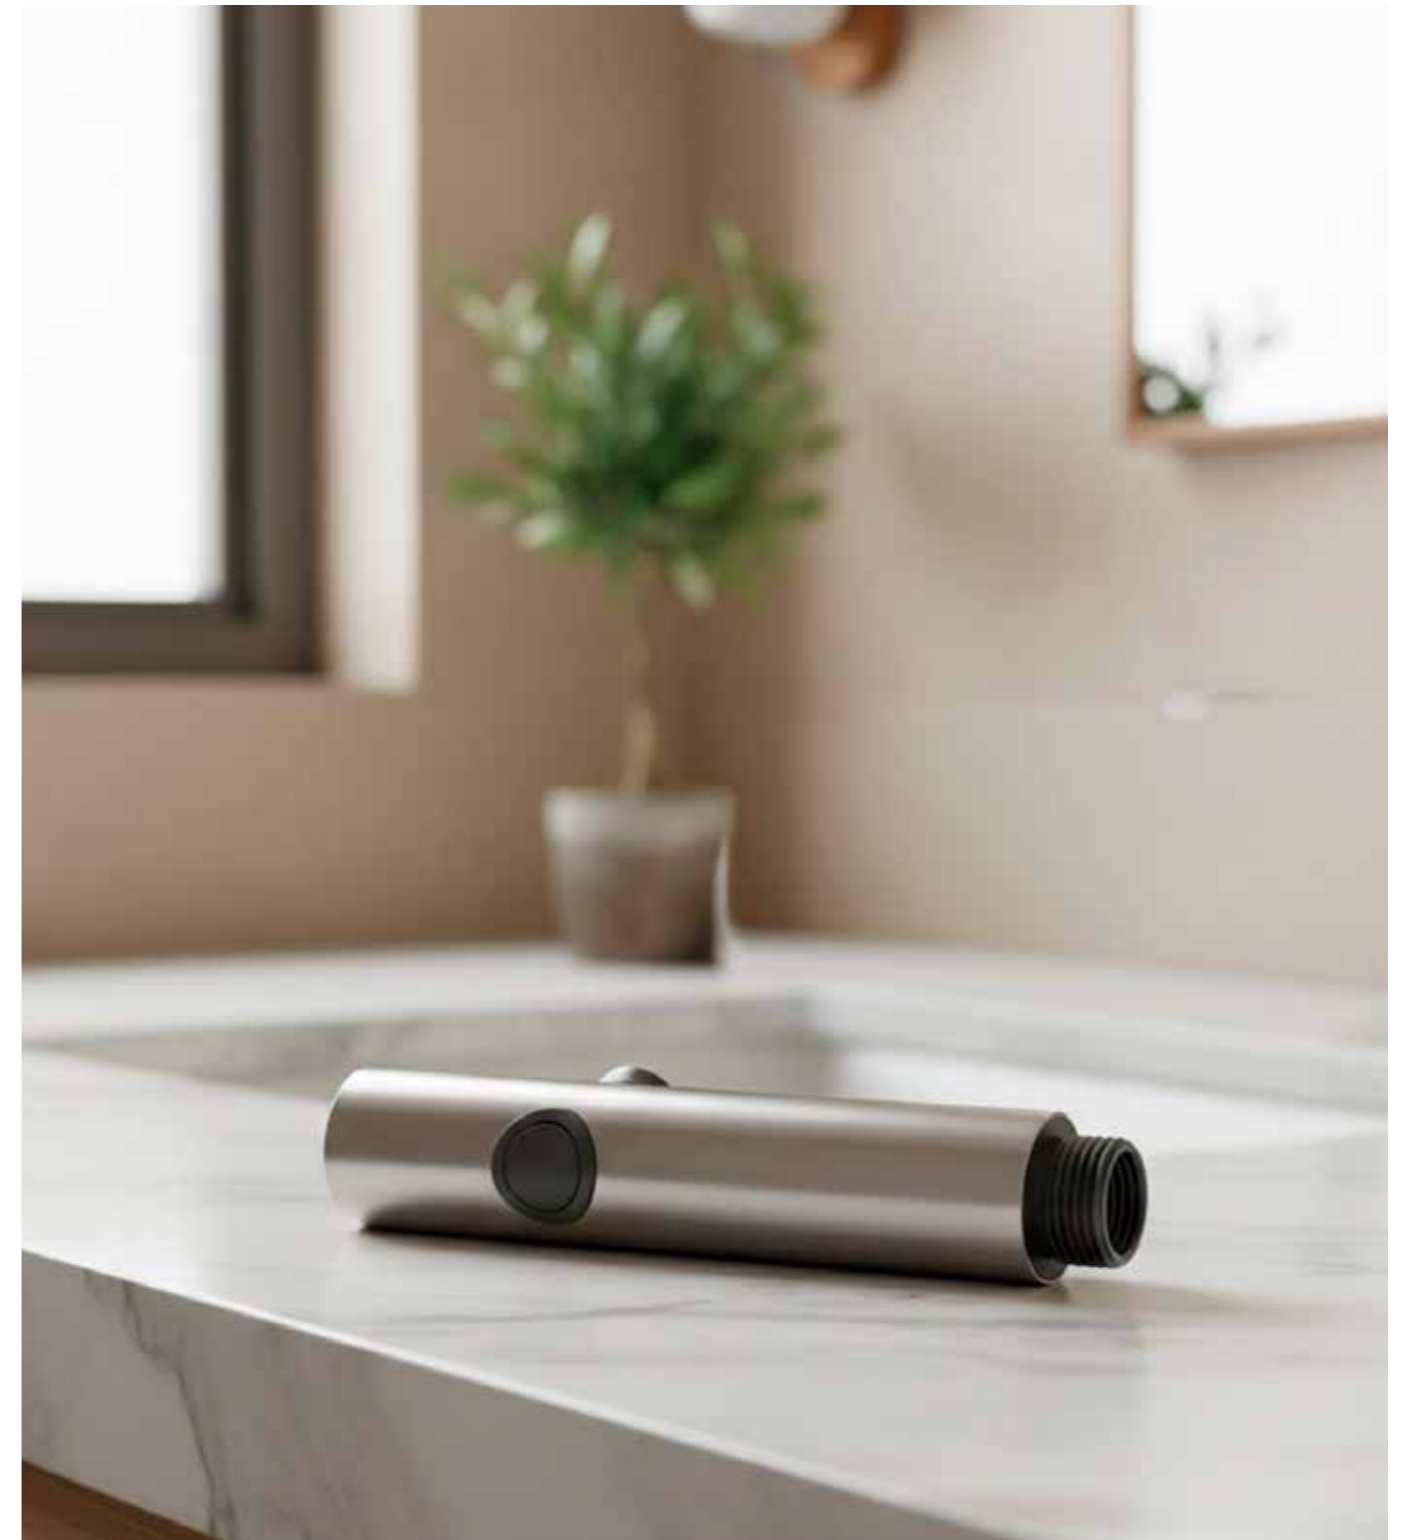

- **MATERIALE ACCIAIO INOX 316L / 316L STAINLESS STEEL**
- **DOCGETTA BIDET TIPO SHATTAF**
  SHATTAFF BIDET HAND SHOWER
- **GETTO CON PULSANTE**
  PUSH-BUTTON WATER JET
- **CONNESSIONE UNIVERSALE 1/2"**
  UNIVERSAL CONNECTION 1/2"
- **COMPLETAMENTE PRIVO DI PIOMBO**
  COMPLETELY LEAD-FREE