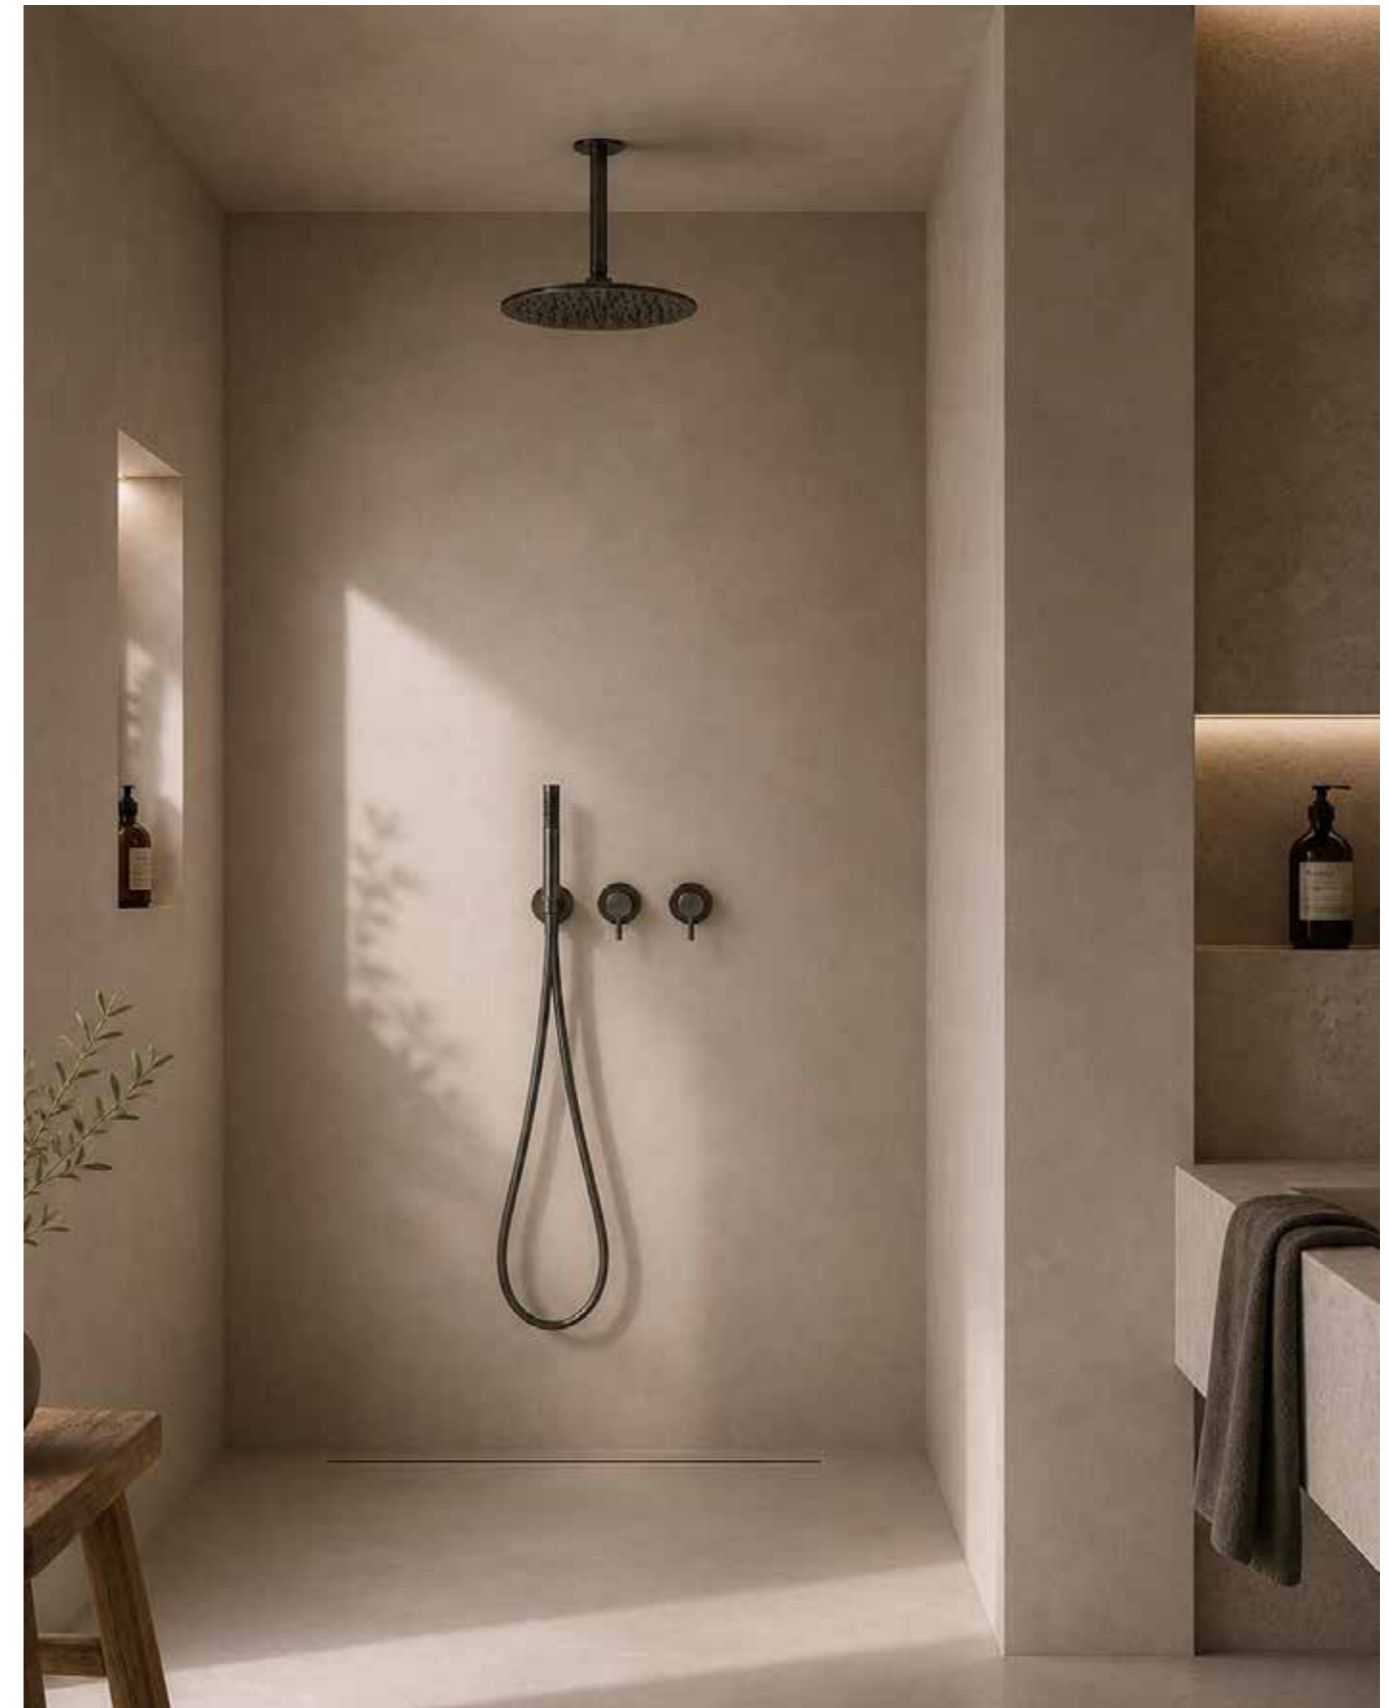

POSSIBILITÀ DI PERSONALIZZAZIONE UTILIZZANDO TUBI FLESSIBILI DI COLORE CONTRASTANTE AD ESEMPIO COMPONENTI INOX E TUBO FLESSIBILE NERO.

OPTION TO CUSTOMISE THE DESIGN USING HOSES IN CONTRASTING COLOURS, FOR EXAMPLE STAINLESS STEEL COMPONENTS AND A BLACK HOSE.