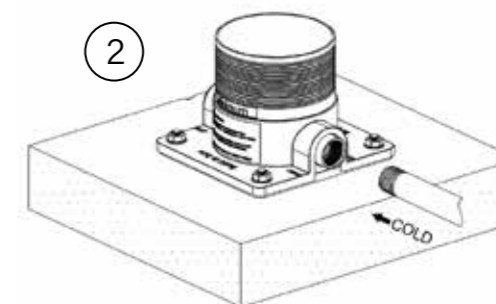

SISTEMA DI FISSAGGIO RAPIDO A PAVIMENTO PER LE DOCCE MULTI TESTA

QUICK FLOOR FASTENING SYSTEM FOR MULTI-HEAD SHOWERS