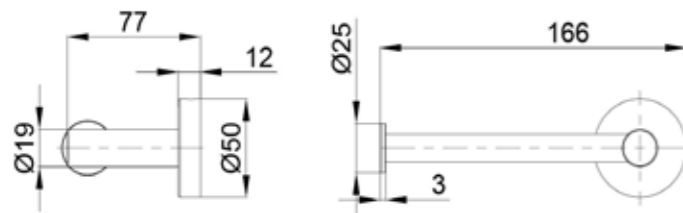

PORTA-ROTOLO-LEVANTE

STOCK

INOX 8025431155961

PVD ORO-ROSA 8025431157132

PVD CANNA-FUCILE 8025431159563

CARATTERISTICHE

- **MATERIALE ACCIAIO INOX 316L / 316L STAINLESS STEEL**
- **PORTA ROTOLO WC A PARETE**
  WALL-MOUNTED TOILET ROLL HOLDER
- **INSTALLAZIONE A MURO**
  WALL INSTALLATION
- **COMPLETAMENTE PRIVO DI PIOMBO**
  COMPLETELY LEAD-FREE
- **PARTICOLARMENTE ADATTO PER AMBIENTI AD ALTO UTILIZZO O IN PROSSIMITÀ DEL MARE**
  PARTICULARLY SUITABLE FOR HIGH-USE ENVIRONMENTS AND COASTAL AREAS
- **IDEALE PER STRUTTURE COME HOTEL, PISCINE PUBBLICHE, PALESTRE, AEROPORTI O BAGNI DI LOCALI CHE RICEVONO UN GRANDE FLUSSO DI UTENTI OGNI GIORNO**
  IDEAL FOR FACILITIES SUCH AS HOTELS, PUBLIC POOLS, GYMS, AIRPORTS, AND HIGH-TRAFFIC RESTROOMS EXPERIENCE CONSTANT DAILY USE