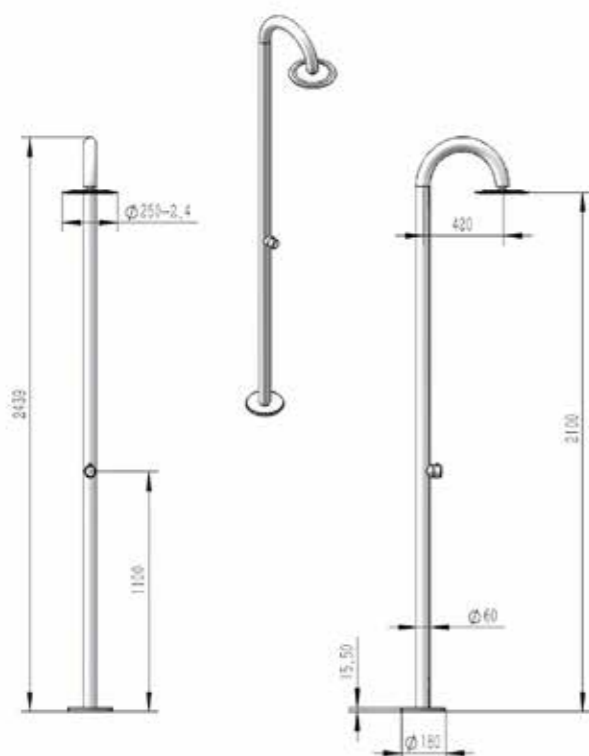

SISTEMA DI FISSAGGIO/FIXING SYSTEM C-BOX

*ULTERIORI INFORMAZIONI
*MORE INFORMATION PAG 330

SCANSIONA PER VEDERE IL VIDEO DEL MONTAGGIO
SCAN TO VIEW THE ASSEMBLY VIDEO