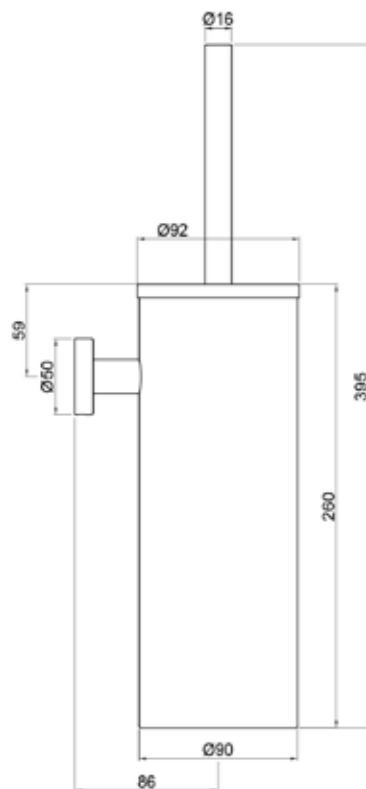

CARATTERISTICHE

- **MATERIALE ACCIAIO INOX 316L / 316L STAINLESS STEEL**
- **PORTA SCOPINO WC A PARETE**
  WALL-MOUNTED TOILET BRUSH HOLDER
- **INSTALLAZIONE A MURO**
  WALL INSTALLATION
- **COMPLETAMENTE PRIVO DI PIOMBO**
  COMPLETELY LEAD-FREE
- **PARTICOLARMENTE ADATTO PER AMBIENTI AD ALTO UTILIZZO O IN PROSSIMITÀ DEL MARE**
  PARTICULARLY SUITABLE FOR HIGH-USE ENVIRONMENTS AND COASTAL AREAS
- **IDEALE PER STRUTTURE COME HOTEL, PISCINE PUBBLICHE, PALESTRE, AEROPORTI O BAGNI DI LOCALI CHE RICEVONO UN GRANDE FLUSSO DI UTENTI OGNI GIORNO**
  IDEAL FOR FACILITIES SUCH AS HOTELS, PUBLIC POOLS, GYMS, AIRPORTS, AND HIGH-TRAFFIC RESTROOMS EXPERIENCE CONSTANT DAILY USE