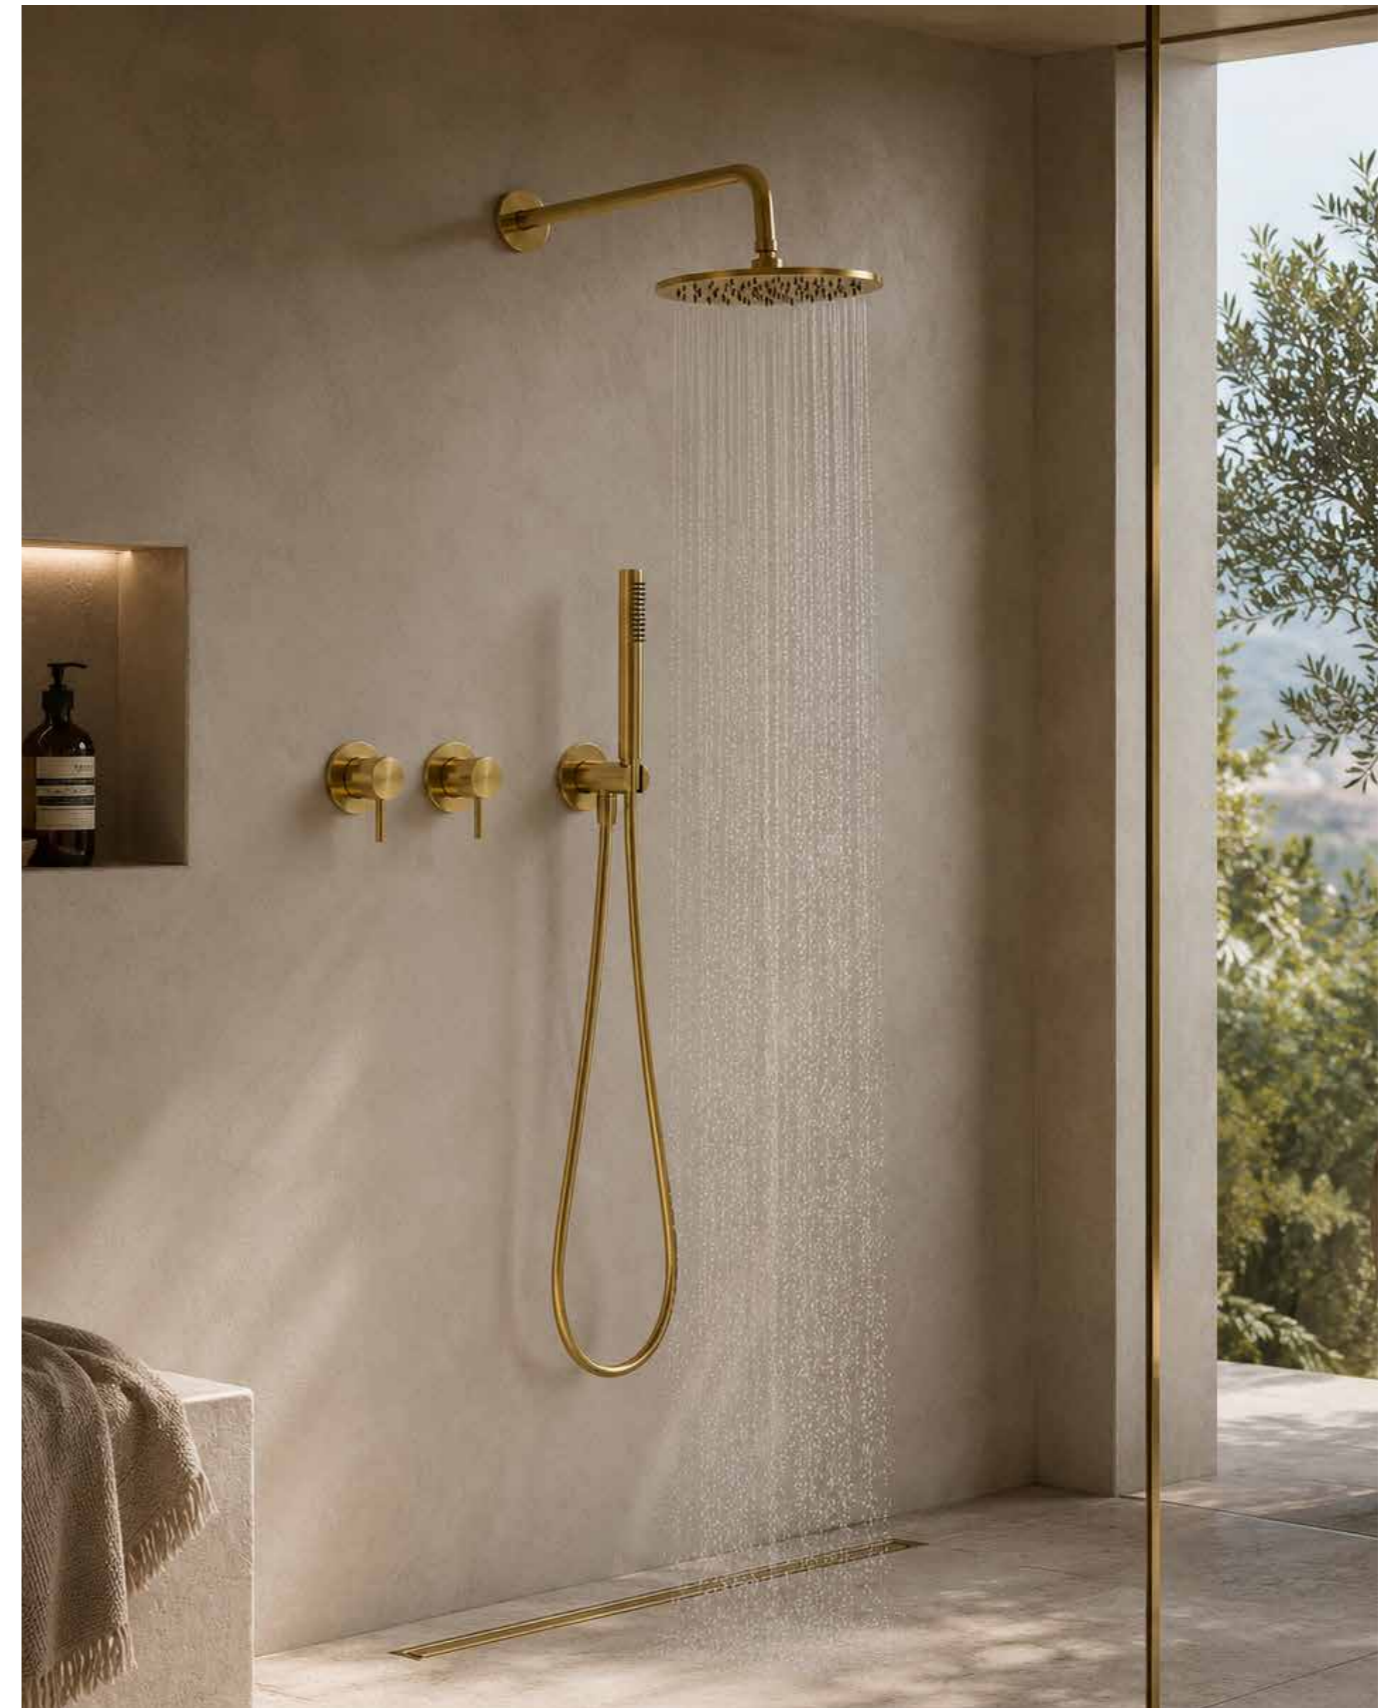

POSSIBILITÀ DI PERSONALIZZAZIONE UTILIZZANDO TUBI FLESSIBILI DI COLORE CONTRASTANTE AD ESEMPIO COMPONENTI INOX E TUBO FLESSIBILE NERO.

OPTION TO CUSTOMISE THE DESIGN USING HOSES IN CONTRASTING COLOURS, FOR EXAMPLE STAINLESS STEEL COMPONENTS AND A BLACK HOSE.