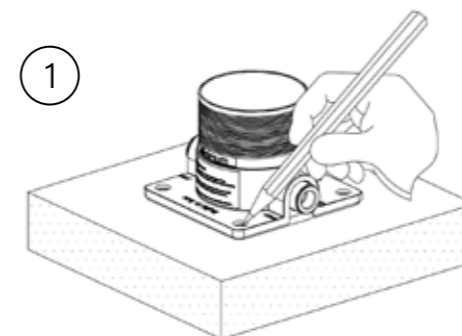

SISTEMA DI FISSAGGIO RAPIDO A PAVIMENTO PER LE DOCCE MULTI TESTA

QUICK FLOOR FASTENING SYSTEM FOR MULTI-HEAD SHOWERS