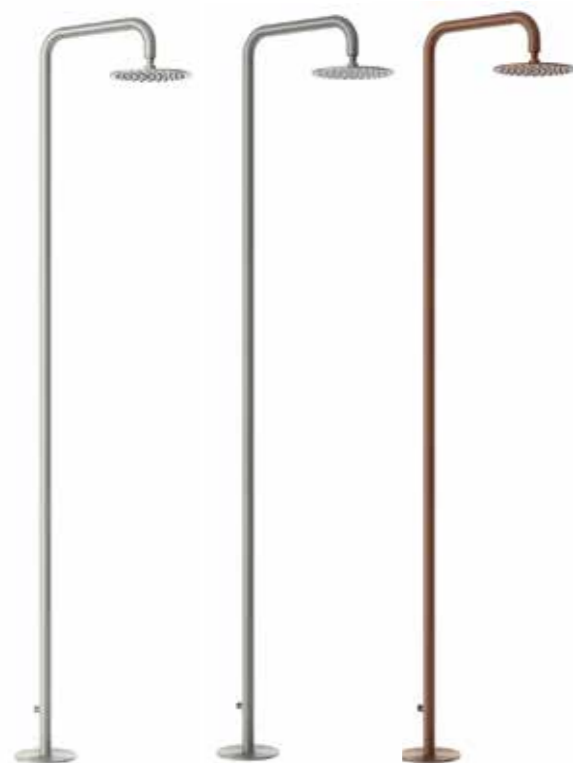

DOCCIA-SANTADI

STOCK