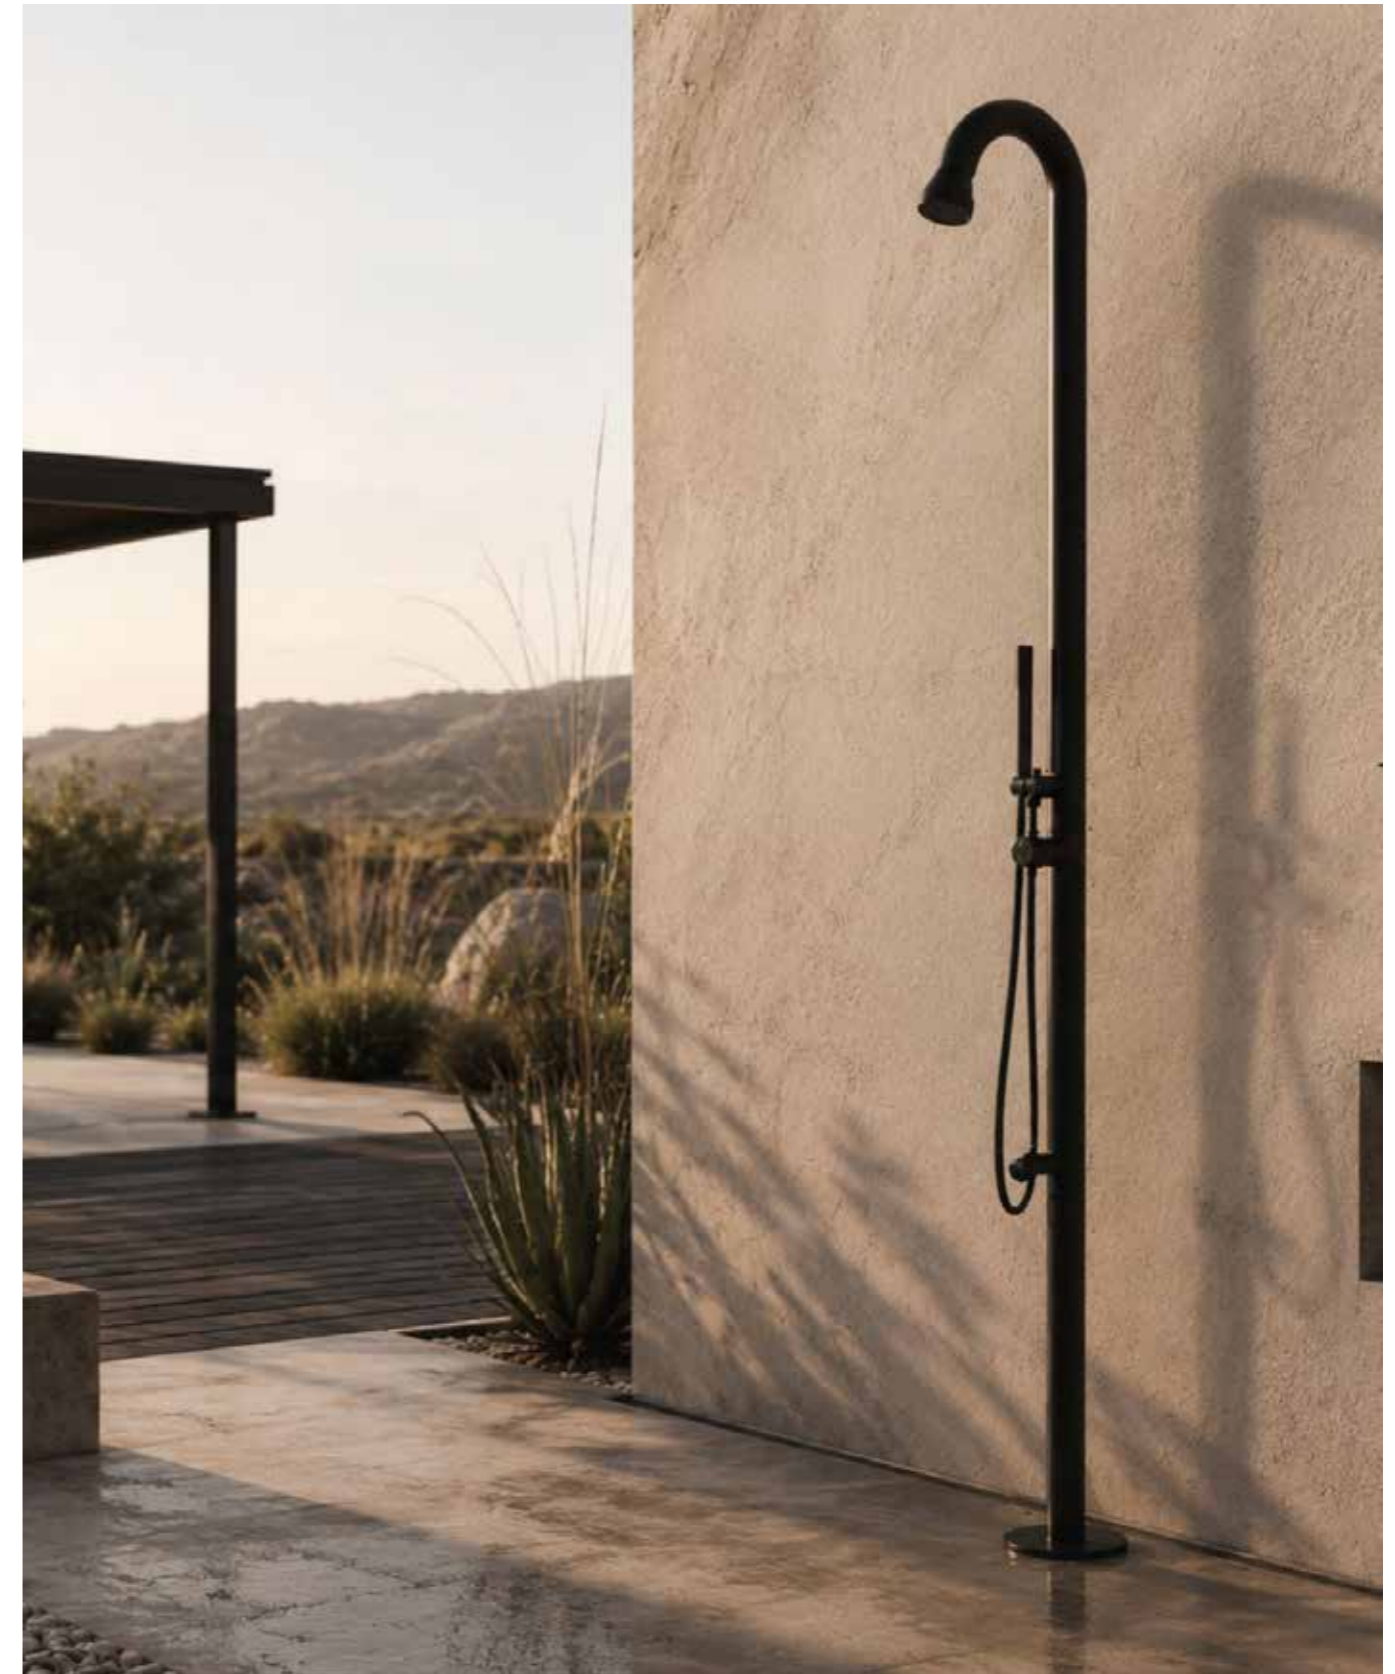

DOCCIA-BOSA

STOCK

INOX 8025431016682

PVD NERA 8025431016699

CARATTERISTICHE

- **MATERIALE ACCIAIO INOX 316L / 316L STAINLESS STEEL**
- **UGELLI ANTICALCARE / ANTI LIMESCALE NOZZLES**
- **ACCESSORI IN ACCIAIO INOX 316L / STAINLESS STEEL 316L**
- **PESO/WEIGHT 14 KG**
- **PACKAGING 127X37X26 CM**
- **GETTO D'ACQUA / WATER JET DIAGONAL**
- **INCLUDE SACCA DI PROTEZIONE/PROTECTION BAG**
- **DOCCINO FLESSIBILE E LAVAPIEDI/FLEXIBLE SHOWER HEAD AND FOOT WASH**
- **ACQUA CALDA E FREDDA / WATER HOT AND COLD**

SISTEMA DI FISSAGGIO/FIXING SYSTEM C-BOX

*ULTERIORI INFORMAZIONI
*MORE INFORMATION PAG 330

SCANSIONA PER VEDERE IL VIDEO DEL
MONTAGGIO
SCAN TO VIEW THE **ASSEMBLY VIDEO**