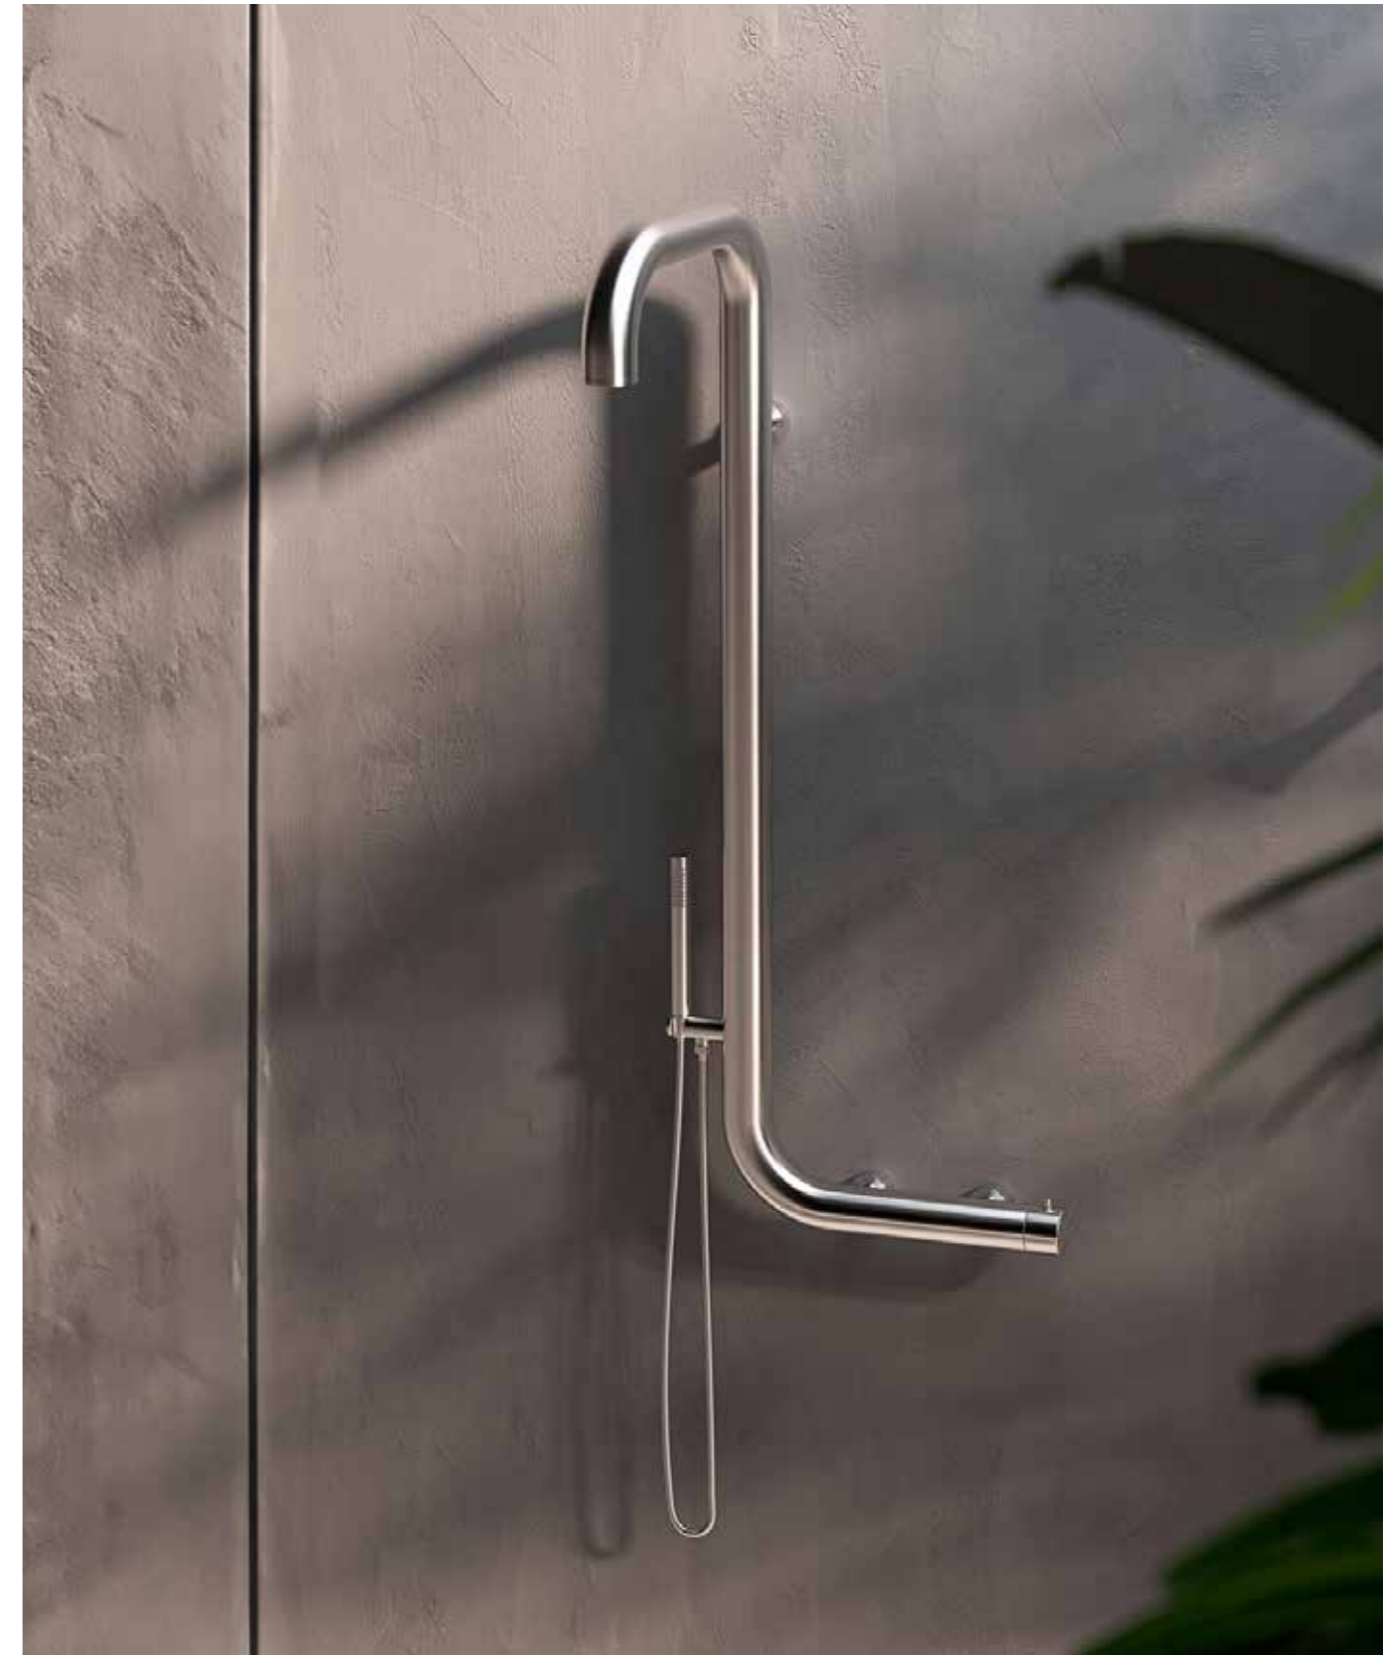

DOCCIA-ARBOREA

STOCK

INOX 8025431018600

PVD **NERA** 8025431150935

CARATTERISTICHE

- **MATERIALE ACCIAIO INOX 316L / 316L STAINLESS STEEL**
- **UGELLI ANTICALCARE / ANTI LIMESCALE NOZZLES**
- **ACCESSORI IN ACCIAIO INOX 316L / STAINLESS STEEL 316L**
- **PESO/WEIGHT 8 KG**
- **PACKAGING 102X62X18 CM**
- **CERTIFICATED FOR INDOOR AND OUTDOOR**
- **INCLUDES SACCA PROTEZIONE/ PROTECTION BAG**
- **MISCELATORE/MIXER UNICO CON CARTUCCIA PROGRESSIVA A 3 VIE/WAY CHE REGOLA:**
  - INTENSITÀ DEL GETTO / JET INTENSITY
  - TEMPERATURA CALDA-FREDDA / HOT-COLD
  - DIREZIONE DELL'ACQUA/DIRECTION OF WATER
- **GETTO D'ACQUA / WATER JET VERTICAL**
- **PARTE ORIZZONTALE NON REVERSIBILE, MONTAGGIO SOLO A DESTRA / NON-REVERSIBLE HORIZONTAL SECTION, RIGHT-SIDE MOUNTING ONLY**
- **CONNESSIONE ACQUA CALDA IN ENTRATA LATO SINISTRO / HOT WATER CONNECTION ON THE LEFT SIDE**
- **ACQUA CALDA E FREDDA / WATER HOT AND COLD**
- **DOCCINO FLESSIBILE / HAND SHOWER**

FIXING SYSTEM WITH 3 POINTS

*WATCH VIDEO OF THE ASSEMBLY