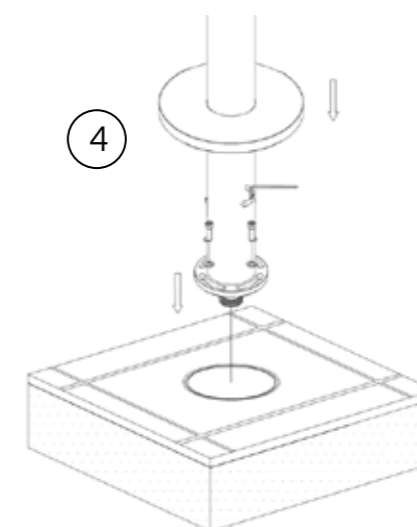

SCHEDE TECNICHE TECHNICAL DATA SHEET

SUPER-BOX

SISTEMA DI FISSAGGIO RAPIDO A PAVIMENTO PER LE DOCCE MULTI TESTA

QUICK FLOOR FASTENING SYSTEM FOR MULTI-HEAD SHOWERS