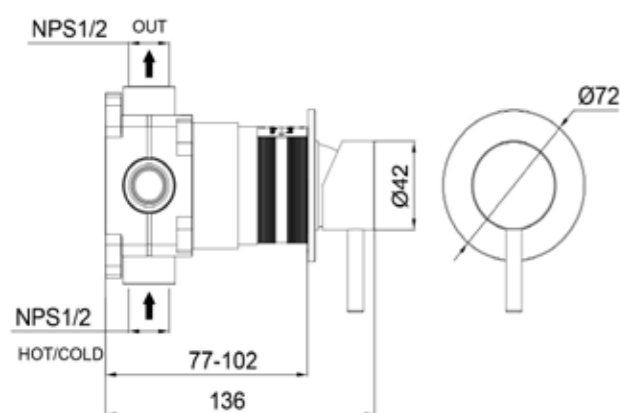

CARATTERISTICHE

- **MATERIALE ACCIAIO INOX 316L / 316L STAINLESS STEEL**
- **MISCELATORE A PARETE / WALL MIXER**
- **INSTALLAZIONE A INCASSO
  CONCEALED INSTALLATION**
- **PARTICOLARMENTE ADATTO PER AMBIENTI AD ALTO UTILIZZO O IN PROSSIMITÀ DEL MARE
  PARTICULARLY SUITABLE FOR HIGH-USE ENVIRONMENTS AND COASTAL AERAS**
- **CORPO INCASSO INCLUSO
  WALL RECESSED BODY INCLUDED**
- **CARTUCCIA CERAMICA WANHAI
  WANHAI CERAMIC CARTRIDGE**
- **IDEALE PER STRUTTURE COME HOTEL, PISCINE PUBBLICHE, PALESTRE, AEROPORTI O BAGNI DI LOCALI CHE RICEVONO UN GRANDE FLUSSO DI UTENTI OGNI GIORNO
  IDEAL FOR FACILITIES SUCH AS HOTELS, PUBLIC POOLS, GYMS, AIRPORTS, AND HIGH-TRAFFIC RESTROOMS EXPERIENCE CONSTANT DAILY USE**