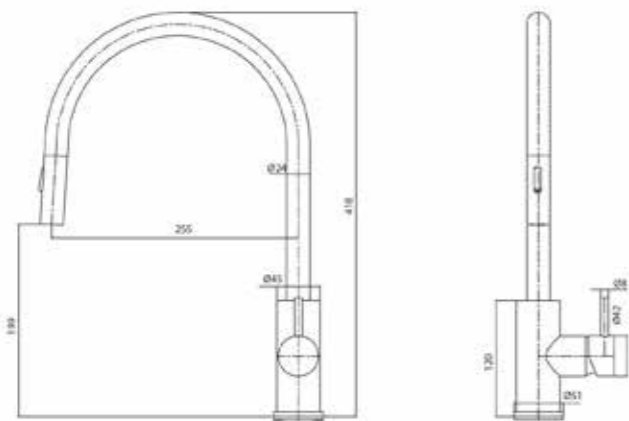

CARATTERISTICHE

- **MATERIALE ACCIAIO INOX 316L / 316L STAINLESS STEEL**
- **BOCCA GIREVOLE 360° / SWIVEL SPOUT 360°**
- **CARTUCCIA IN CERAMICA CERTIFICATA WANHAI
  CERTIFIED WANHAI CERAMIC CARTRIDGE**
  CONTROLLO FLUIDO - NESSUNA PERDITA
  SMOOTH CONTROL - NO LEAKING
- **AERATORE NEOPERL PER UN GETTO D'ACQUA
  DELICATO SENZA SPRUZZI / NEOPERL AERATOR
  FOR A GENTLE WATER JET WITHOUT SPLASHING**
- **ACQUA CALDA E FREDDA / COLD AND HOT WATER**
- **FLESSIBILI DA 50 CM IN ACCIAIO INOX INCLUSI
  50CM FLEXIBLE STAINLESS STEEL HOSES
  INCLUDED**
- **CHIAVI A BRUGOLA INCLUSE/ ALLEN KEYS
  INCLUDED**
- **CHIAVE DI SERVIZIO PER AERATORE INCLUSA
  AERATOR SERVICE KEY INCLUDED**
- **COMPLETAMENTE PRIVO DI PIOMBO/ LEAD-FREE**