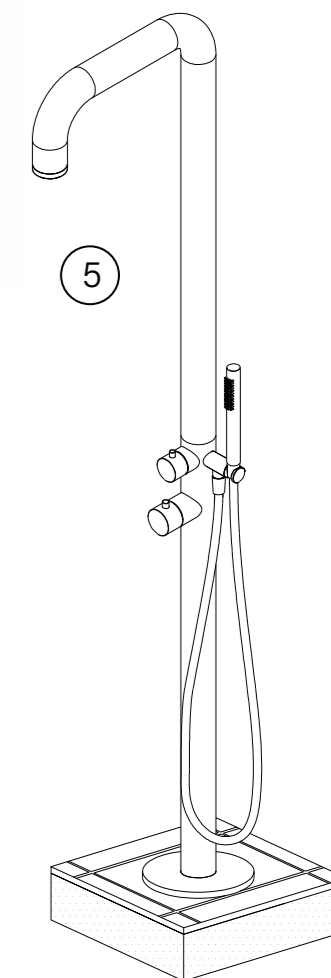

SCHEDE TECNICHE TECHNICAL DATA SHEET

SUPER-BOX

SISTEMA DI FISSAGGIO RAPIDO A PAVIMENTO PER LE DOCCE MULTI TESTA

QUICK FLOOR FASTENING SYSTEM FOR MULTI-HEAD SHOWERS