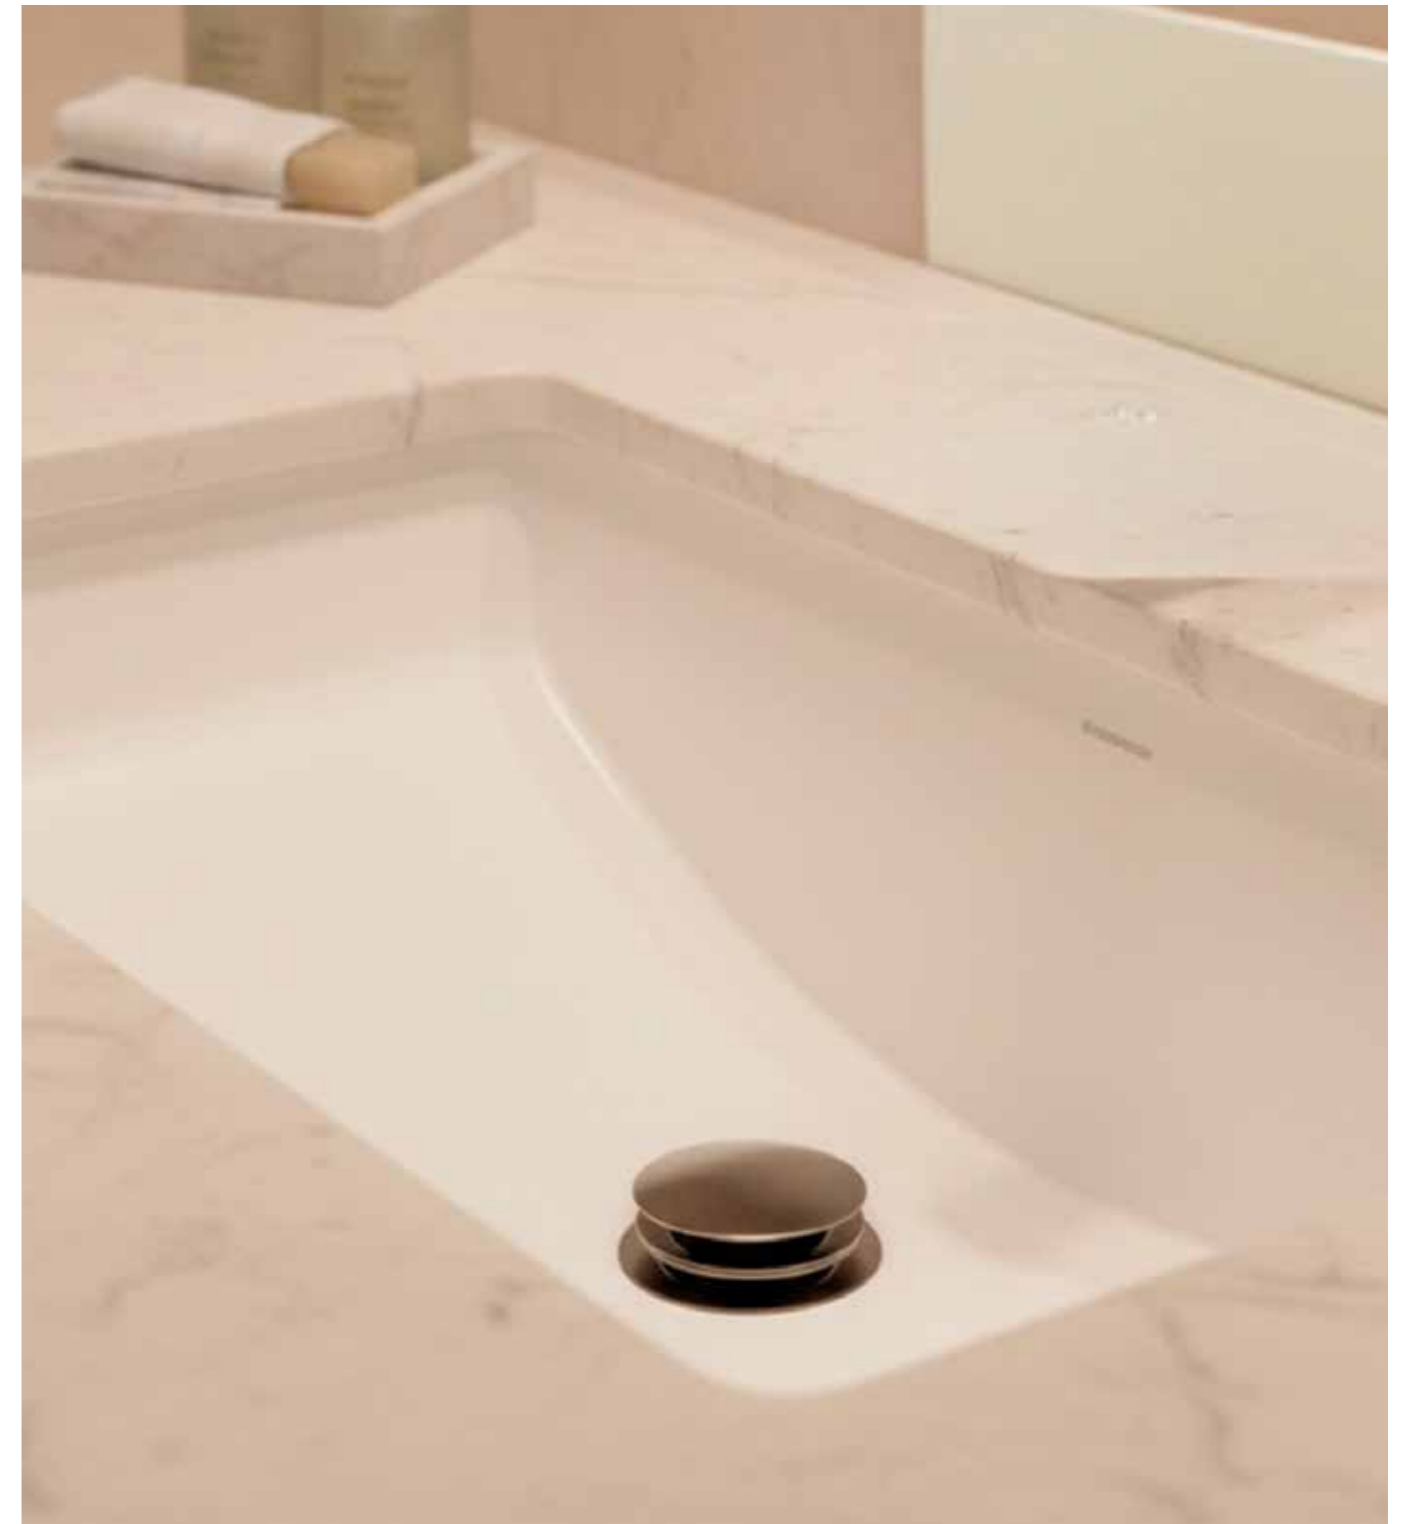

CARATTERISTICHE

- **MATERIALE ACCIAIO INOX 316L / 316L STAINLESS STEEL**
- **PILETTA DI SCARICO PER LAVABO O BIDET**
  DRAIN FOR WASHBASIN OR BIDET
- **INSTALLAZIONE STANDARD**
  STANDARD INSTALLATION
- **FACILE PULIZIA E MANUTENZIONE**
  EASY CLEANING AND MAINTENANCE
- **COMPLETAMENTE PRIVO DI PIOMBO**
  COMPLETELY LEAD-FREE
- **PARTICOLARMENTE ADATTO PER AMBIENTI AD ALTO UTILIZZO O IN PROSSIMITÀ DEL MARE**
  PARTICULARLY SUITABLE FOR HIGH-USE ENVIRONMENTS AND COASTAL AREAS
- **IDEALE PER STRUTTURE COME HOTEL, PISCINE PUBBLICHE, PALESTRE, AEROPORTI O BAGNI DI LOCALI CHE RICEVONO UN GRANDE FLUSSO DI UTENTI OGNI GIORNO**
  IDEAL FOR FACILITIES SUCH AS HOTELS, PUBLIC POOLS, GYMS, AIRPORTS, AND HIGH-TRAFFIC RESTROOMS EXPERIENCE CONSTANT DAILY USE