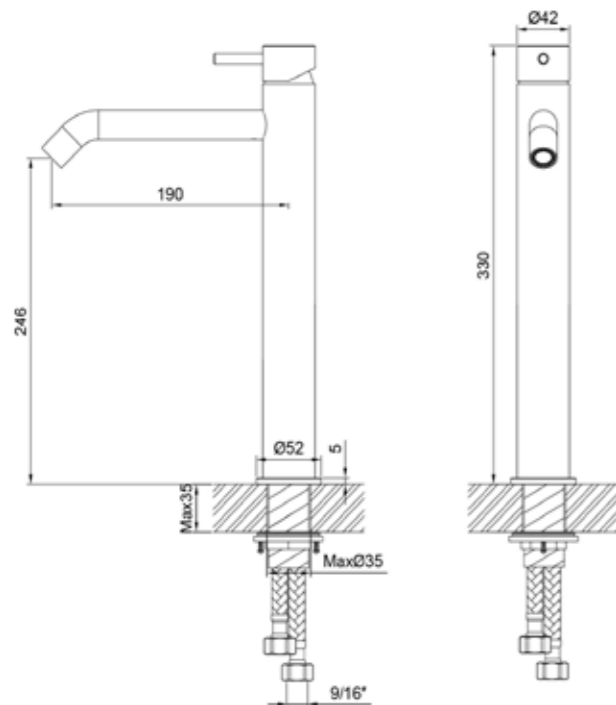

CARATTERISTICHE

- **MATERIALE ACCIAIO INOX 316L / 316L STAINLESS STEEL**
- **MISCELATORE ALTO / TALL MIXER**
- **BECCUCCIO/SPOUT DA 19 CM, IDEAL FOR LAVELLI GRANDI/LARGER SINKS**
- **FLESSIBILI COLLEGAMENTO/STEELCONNECTION HOSES ACCIAIO INOX/STAINLESS STEEL ST/ST 304 DA 50CM**
- **AERATORE NEOPERL PER UN GETTO D'ACQUA DELICATO SENZA SPRUZZI / NEOPERL AERATOR FOR A GENTLE WATER JET WITHOUT SPLASHING**
- **CARTUCCIA/CARTRIDGE IN CERAMICA CERTIFICATA WANHAI**
  CHIUSURA PERFETTA/ PERFECT CLOSE
  NESSUNA PERDITA / NO LEAKING
  RISPARMIO IDRICO / WATER SAVING
- **CHIAVI A BRUGOLA INCLUSE/ ALLEN KEYS INCLUDED**
- **ACQUA CALDA E FREDDA / WATER COLD AND HOT**
- **COMPLETAMENTE PRIVO DI PIOMBO/ LEAD-FREE**