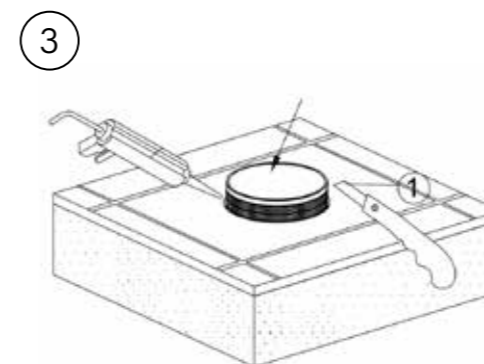

SISTEMA DI FISSAGGIO RAPIDO A PAVIMENTO PER LE DOCCE MULTI TESTA

QUICK FLOOR FASTENING SYSTEM FOR MULTI-HEAD SHOWERS